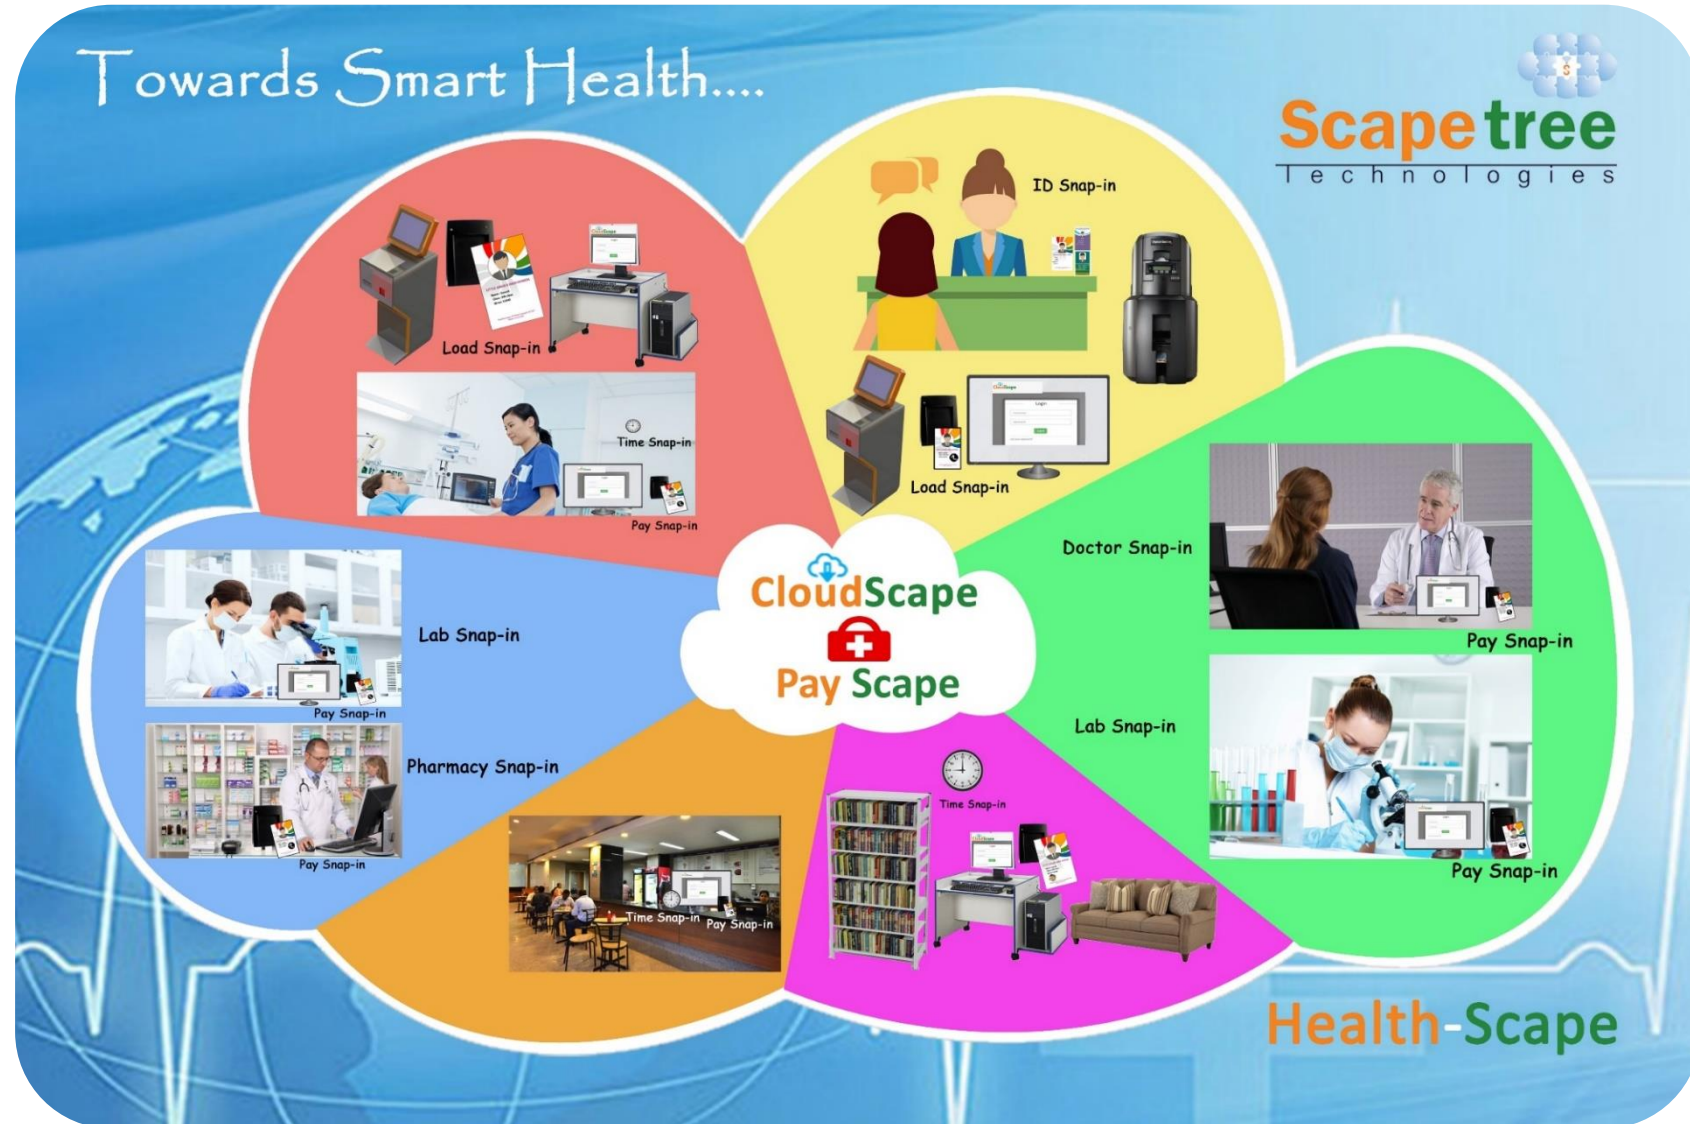

Towards Smart Health....

- ID Core Modules
  - Cloudscape
  - Winscape
- Healthcape Snap-ins
  - Doctor
  - Library
  - Laboratory
  - Pharmacy
- Security Snap-ins
  - Time Recording
  - Access Control
- Payscape Snap-ins
  - Load / Re-Charge
  - Pay Points
  - Canteen
  - Library Printouts / Photocopy
- Kiosk
  - Self Issuance
  - Re-charge
  - Lab Reports