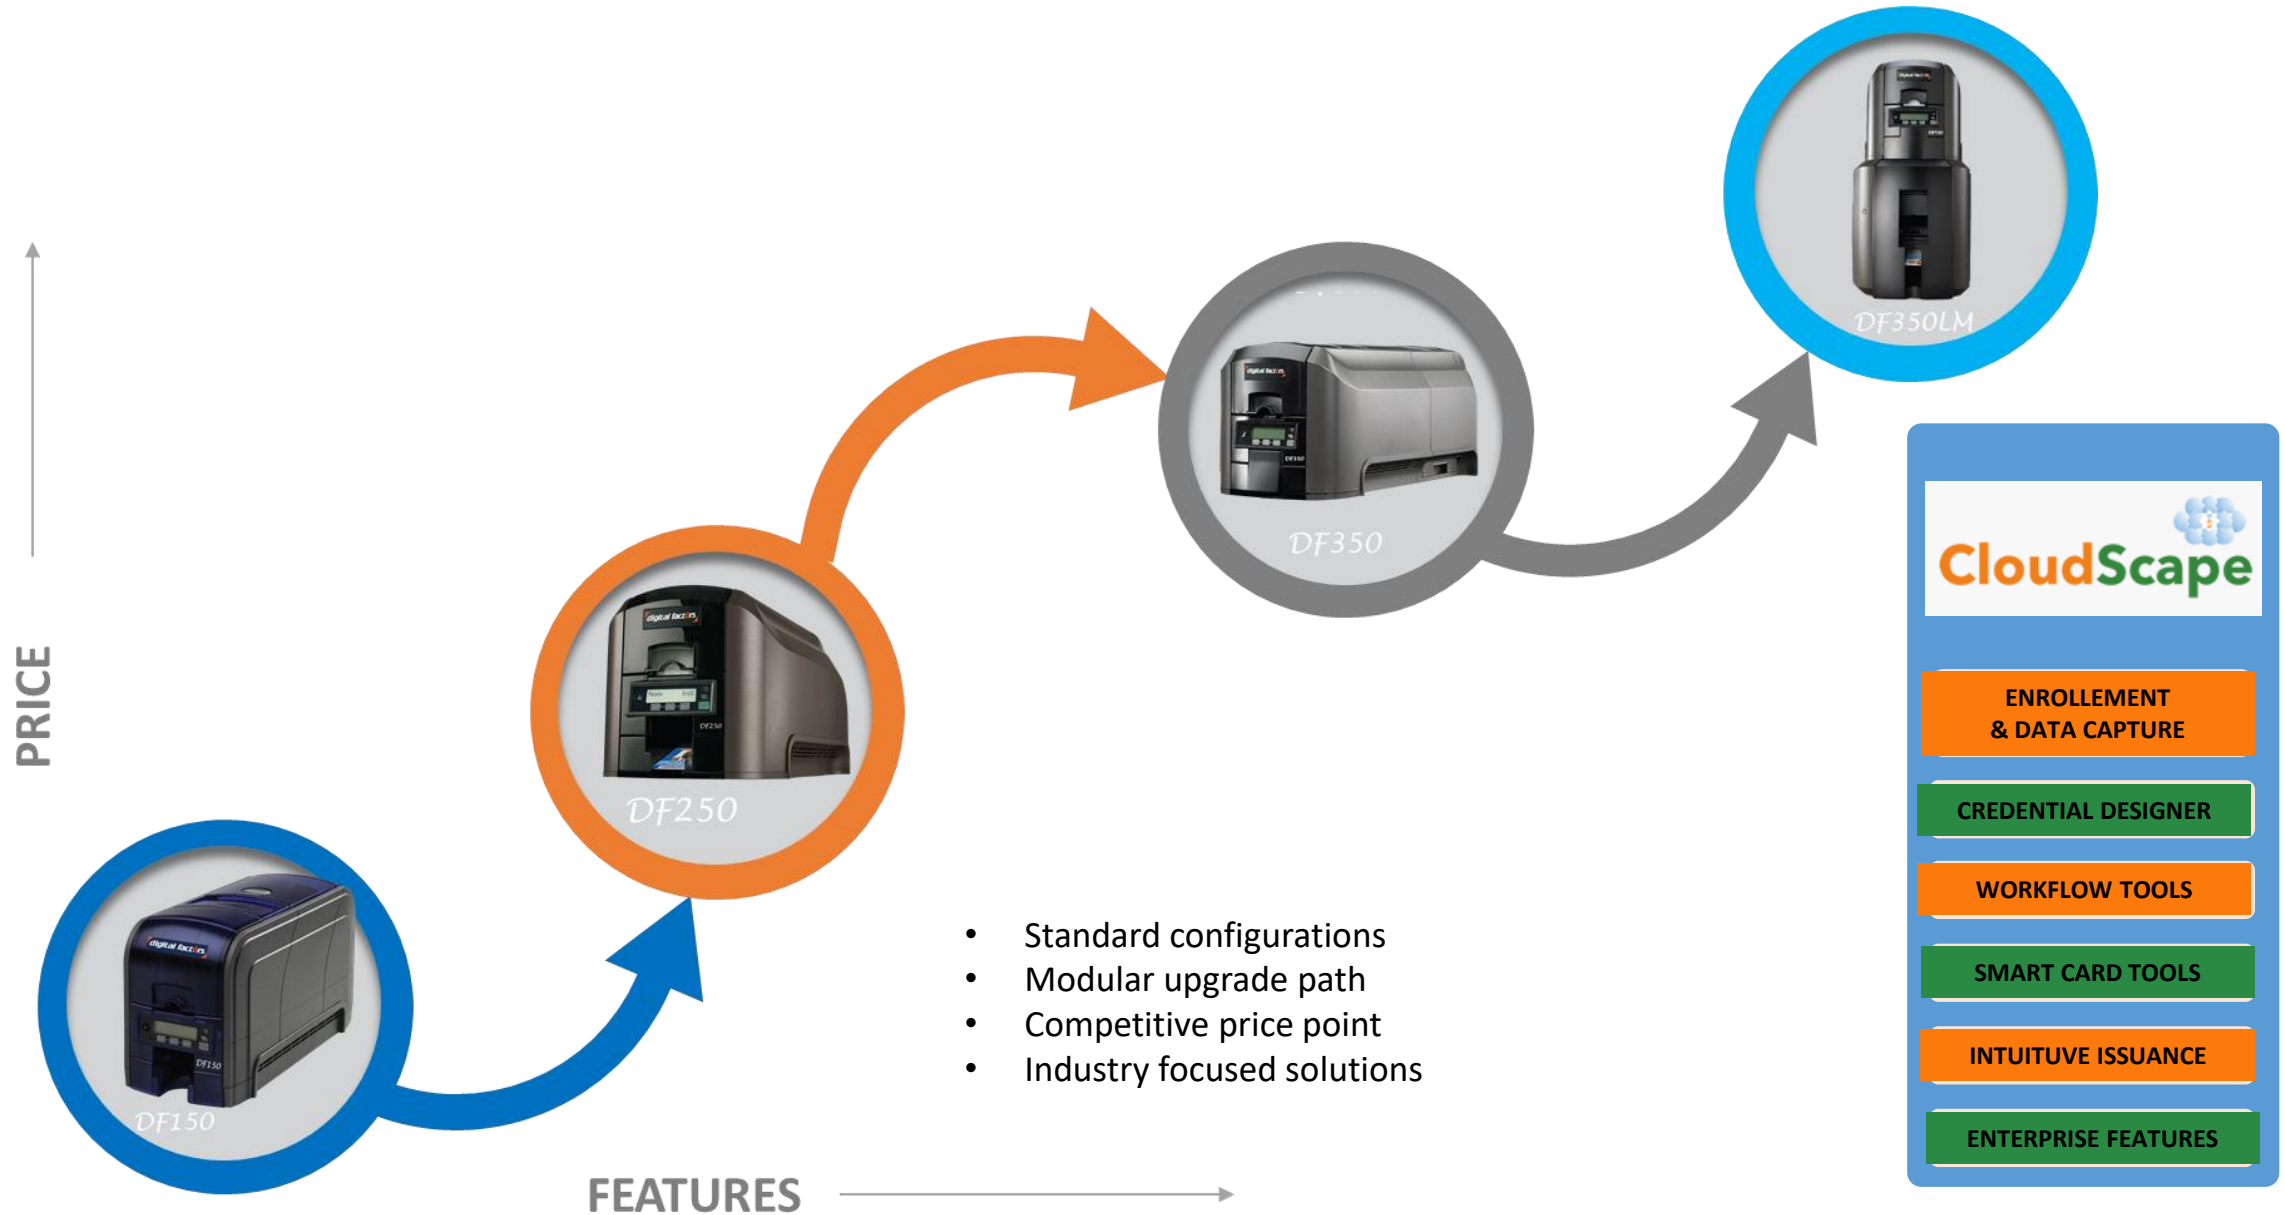

DF Card Printers Positioning