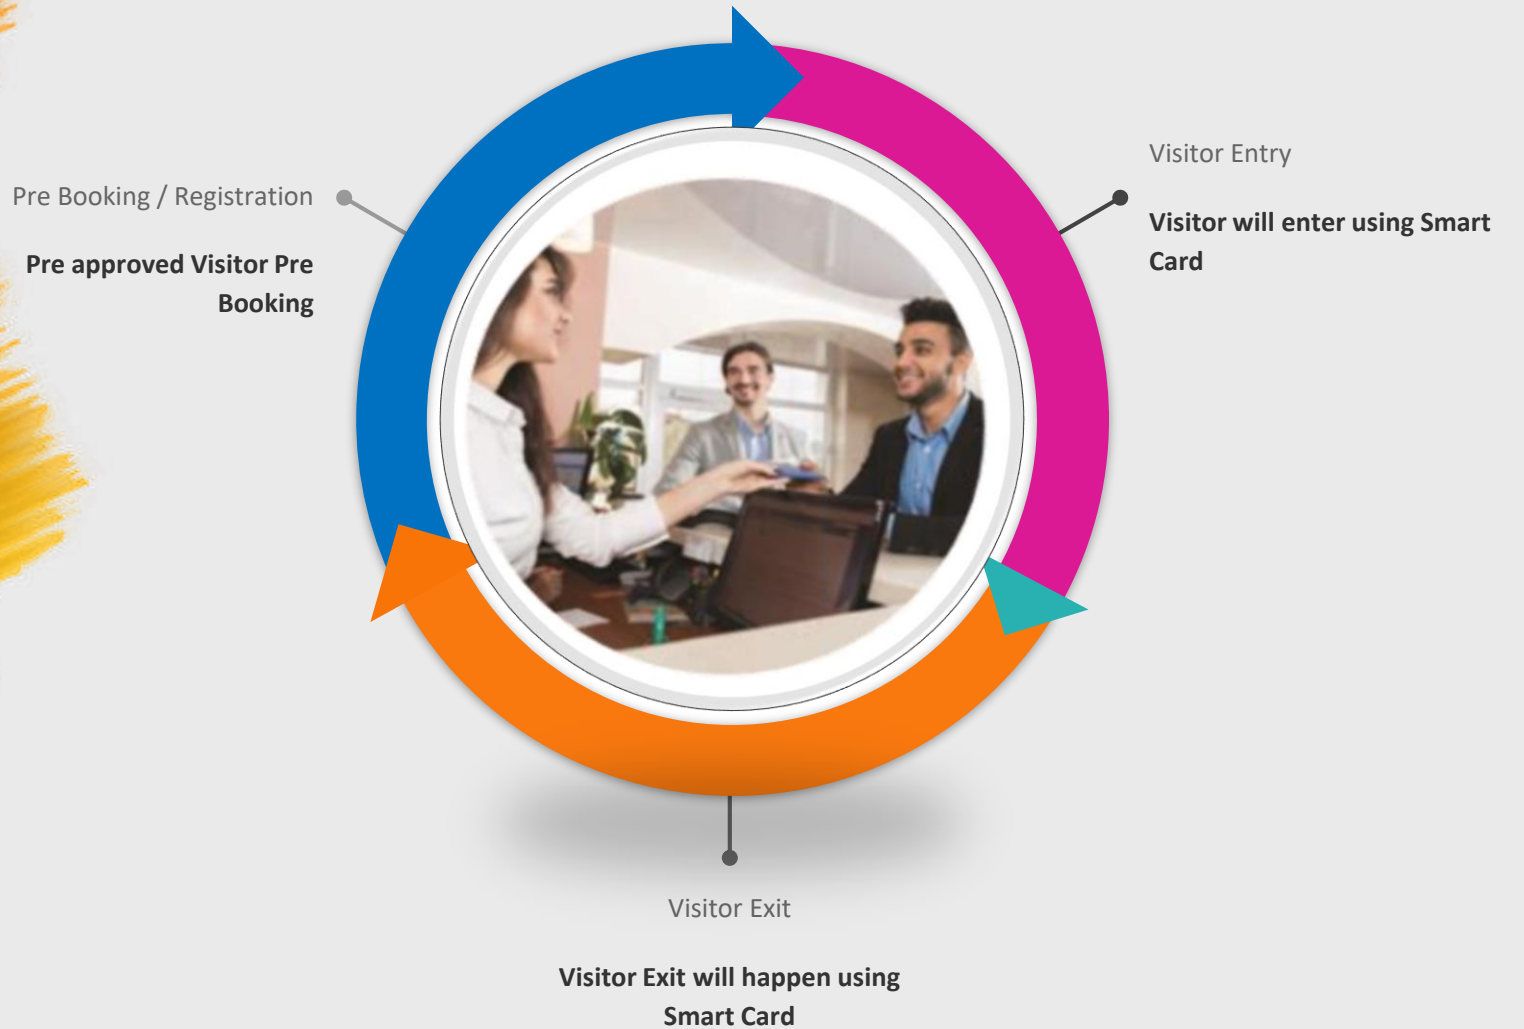

Smart Card Based Visitor Management

2

Pre Booking Option

Prebooking Option enables visitor for enquiry

3

Fire Exit Report

Instant Report

VisiScape

Smart Card Based Visitor Management

DLRCScape

DL & RC Perso Application

One Nation One Design – Plug and Usage SW

Snap-Ins - Solutions - Services

DLRCScape

Quick Advantages **DLRCScape**

- Compatible with One Nation One Design Vahan & Sarathi APIs
 - DL API Settings with Security
 - RC API Settings with Security
- Multi Brand Card Printers Support
 - HID Fargo – DTC 1500 
 - Entrust – EM2 
 - Data Card – SD360 & DF350  
 - Zebra 
 - Up coming Models
 - Evolis and Magic Card
- Contact & Contact less Cards Supports with Inline Encoding and Printing
- PVC Cards Printing Option
- Print Front / Back Option to Save Cards Wastage
- User Role Management
- Dashboard & MIS Reports